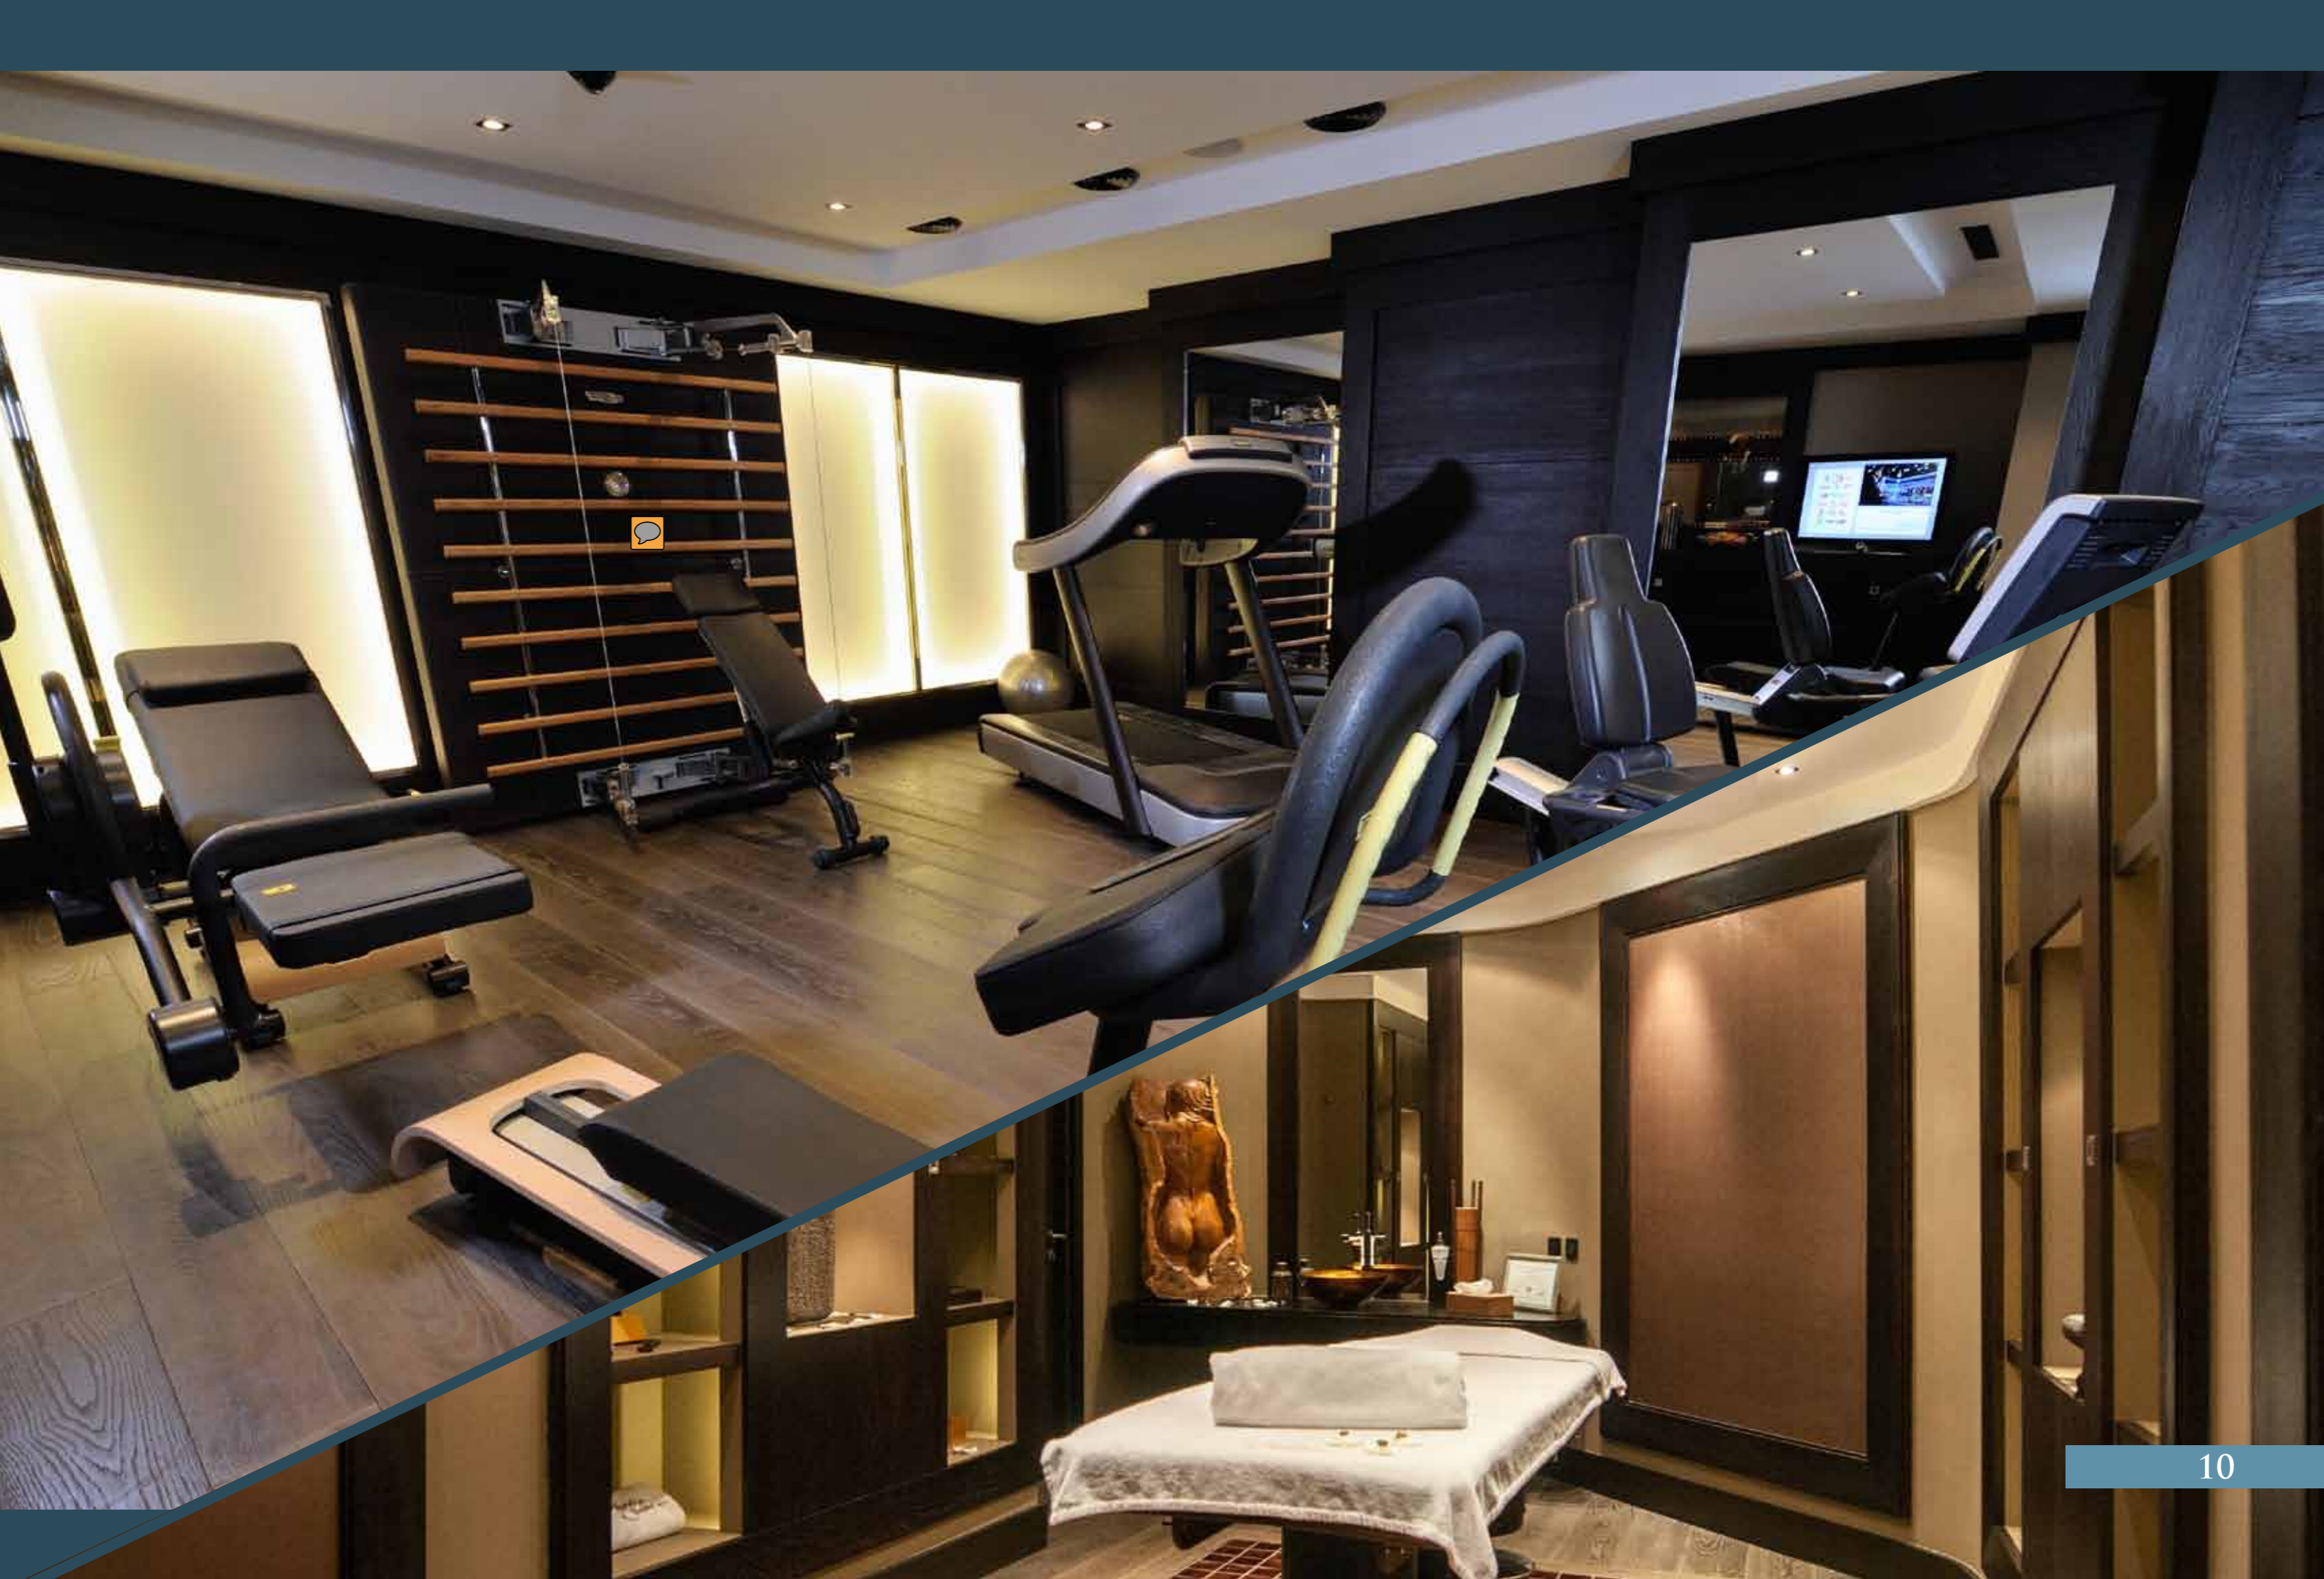

## LUXURY SPA \_\_\_\_\_ p.8

As you would expect to find in a 5\* Hotel: steam room, sauna, jacuzzi, relaxation room, fitness room and a massage room, are all located around a sumptuous swimming pool. The 11,5m swimming pool features an incredible water fall and is served by 4 flatscreen TVs.

# SWIMMING POOL

Art Chalet  
Art Chalet